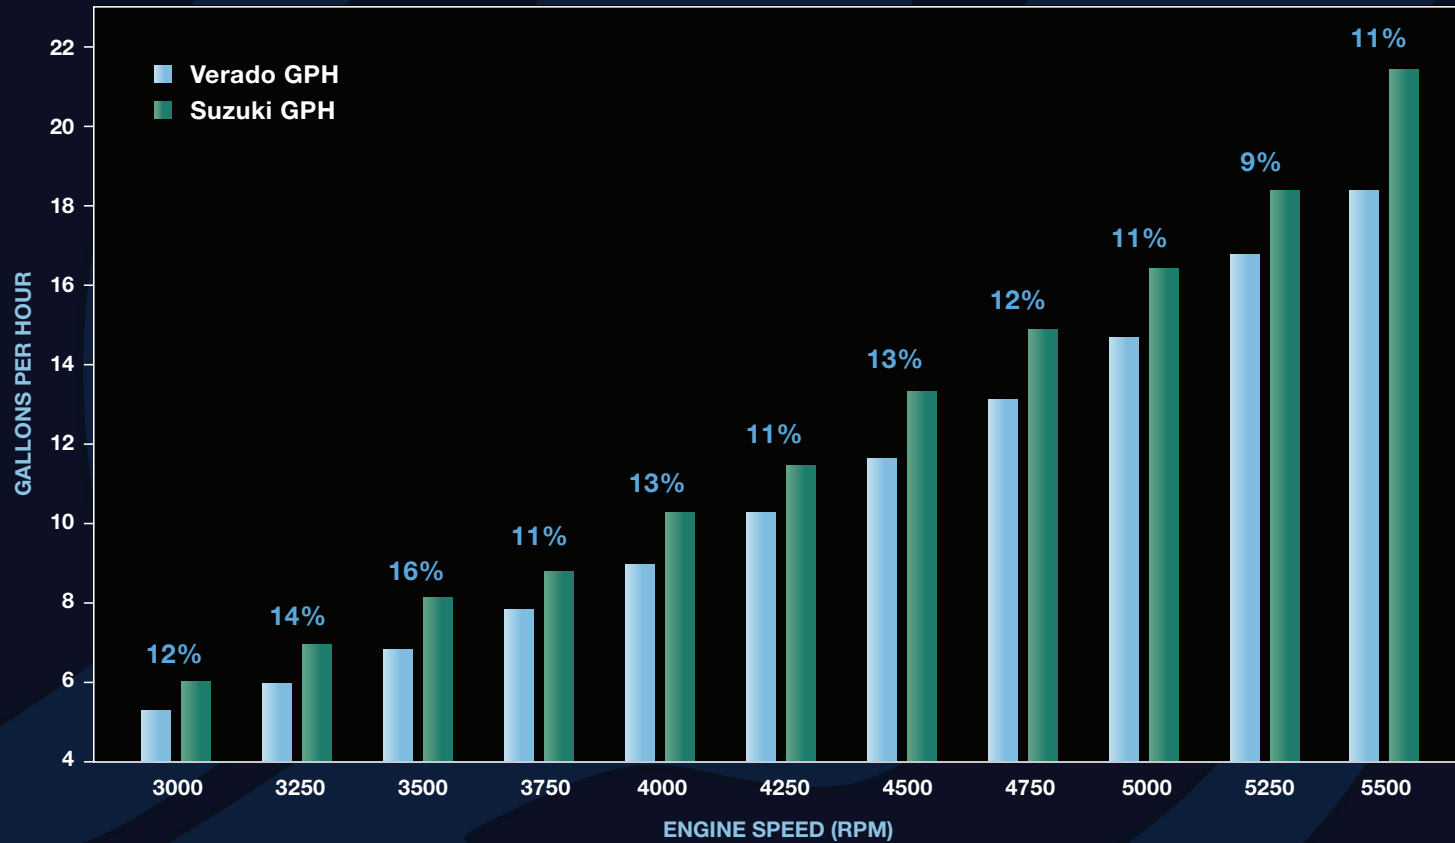

CRUISE RANGE FUEL CONSUMPTION 300 VERADO vs. 300 SUZUKI

Verado consumes up to 16% less fuel through the cruise speed range than Suzuki!

Single engine boat test on 2300 Key West.

CRUISE RANGE FUEL EFFICIENCY 300 VERADO vs. 300 SUZUKI

Verado delivers up to 13% higher fuel efficiency through the cruise speed range than Suzuki!

Single engine boat test on 2300 Key West.

0-20 MPH ACCELERATION 275 & 300 VERADOS vs. 300 SUZUKI

HEAVY

LIGHT

PLANING TIME (SECONDS)

Verado's superior torque delivers up to 16% quicker acceleration to 20 MPH vs. Suzuki, even with a heavy load!

Single engine boat test on 2300 Key West.

0-30 MPH ACCELERATION 275 & 300 VERADOS vs. 300 SUZUKI

HEAVY

LIGHT

SECONDS

Verado's superior torque delivers up to 15% quicker acceleration to 30 MPH vs. Suzuki under heavy load!

- Mercury 300 Verado
- Mercury 275 Verado
- Suzuki 300

Single engine boat test on 2300 Key West.