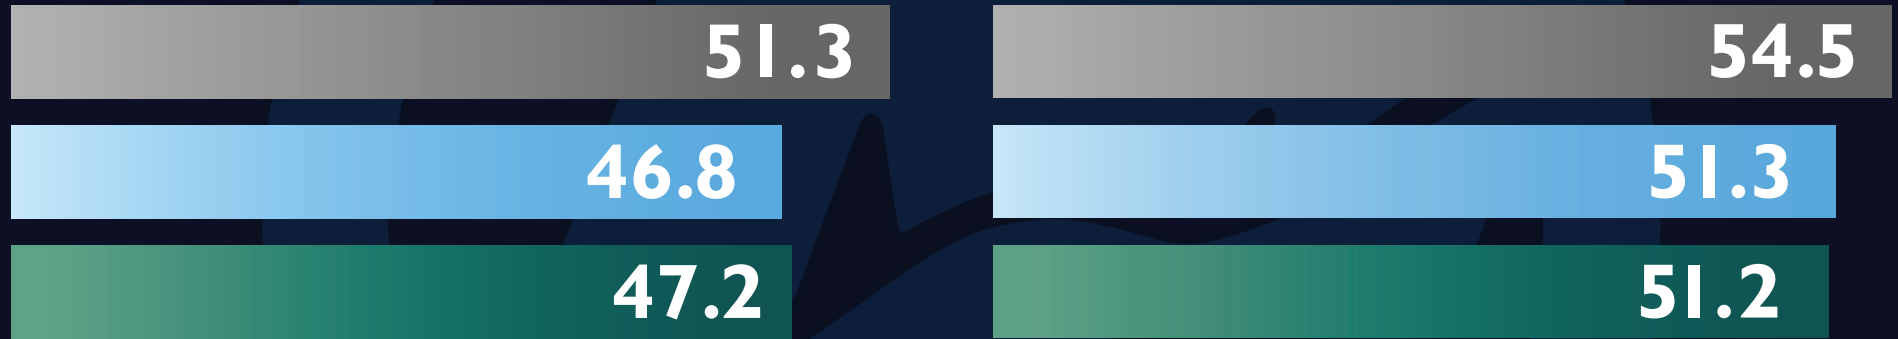

TOP SPEED

275 & 300 VERADOS vs. 300 SUZUKI

HEAVY

LIGHT

MILES PER HOUR

The 300 Verado is over 4 MPH faster than the 300 Suzuki under heavy load!

- Mercury 300 Verado
- Mercury 275 Verado
- Suzuki 300

Single engine boat test on 2300 Key West.