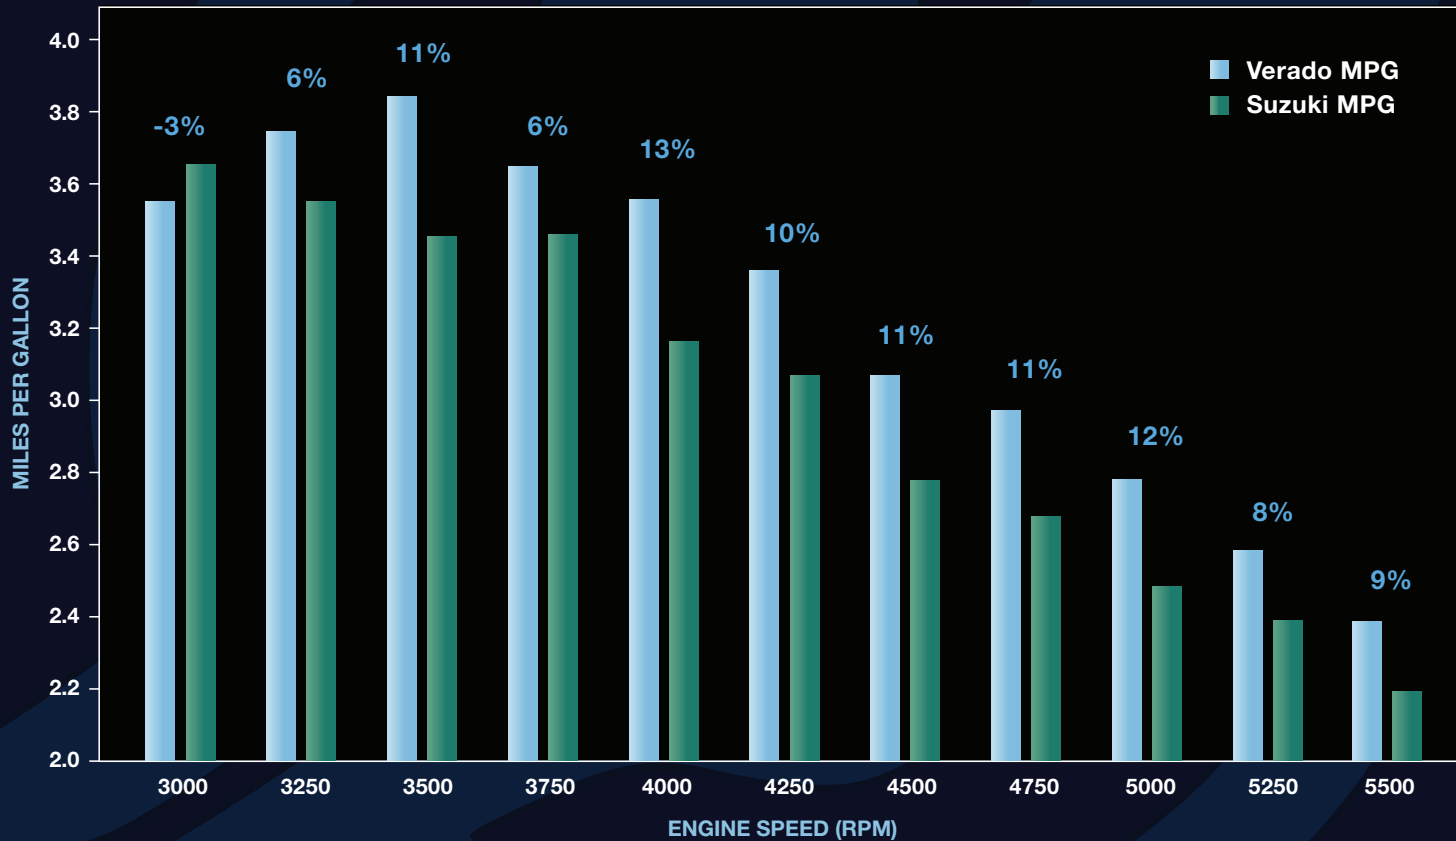

CRUISE RANGE FUEL CONSUMPTION 300 VERADO vs. 300 SUZUKI

Verado consumes up to 16% less fuel through the cruise speed range than Suzuki!

Single engine boat test on 2300 Key West.

CRUISE RANGE FUEL EFFICIENCY 300 VERADO vs. 300 SUZUKI

Verado delivers up to 13% higher fuel efficiency through the cruise speed range than Suzuki!

Single engine boat test on 2300 Key West.

0-20 MPH ACCELERATION 275 & 300 VERADOS vs. 300 SUZUKI

HEAVY

LIGHT

PLANING TIME (SECONDS)

Verado's superior torque delivers up to 16% quicker acceleration to 20 MPH vs. Suzuki, even with a heavy load!

Single engine boat test on 2300 Key West.

0-30 MPH ACCELERATION 275 & 300 VERADOS vs. 300 SUZUKI

TOP SPEED

275 & 300 VERADOS vs. 300 SUZUKI

HEAVY

LIGHT

MILES PER HOUR

The 300 Verado is over 4 MPH faster than the 300 Suzuki under heavy load!

- Mercury 300 Verado
- Mercury 275 Verado
- Suzuki 300

Single engine boat test on 2300 Key West.