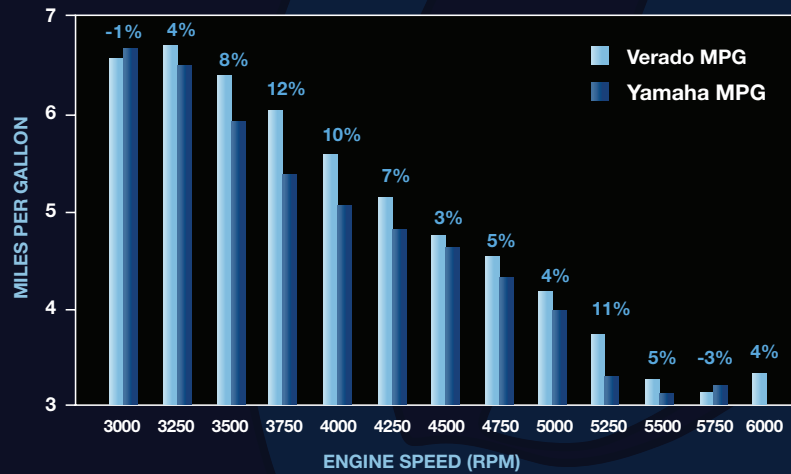

WORLD CLASS FUEL EFFICIENCY

Fuel Efficiency of 150 Verado vs. 150 Yamaha

Verado delivers up to 12% higher fuel efficiency than Yamaha!

Fuel Consumption of 150 Verado vs. 150 Yamaha

Verado consumes up to 20% less fuel through the power band than Yamaha!

WORLD CLASS FUEL EFFICIENCY

Fuel Efficiency of 150 Verado vs. 150 Suzuki

Verado delivers up to 26% higher fuel efficiency than Suzuki!

Fuel Consumption of 150 Verado vs. 150 Suzuki

Verado consumes up to 23% less fuel through the power band than Suzuki!

WORLD CLASS FUEL EFFICIENCY

Fuel Efficiency of 150 Verado vs. 150 E-TEC

Verado delivers up to 43% higher fuel efficiency than Evinrude E-TEC!

Fuel Consumption of 150 Verado vs. 150 E-TEC

Verado consumes up to 40% less fuel through the power band than Evinrude E-TEC!