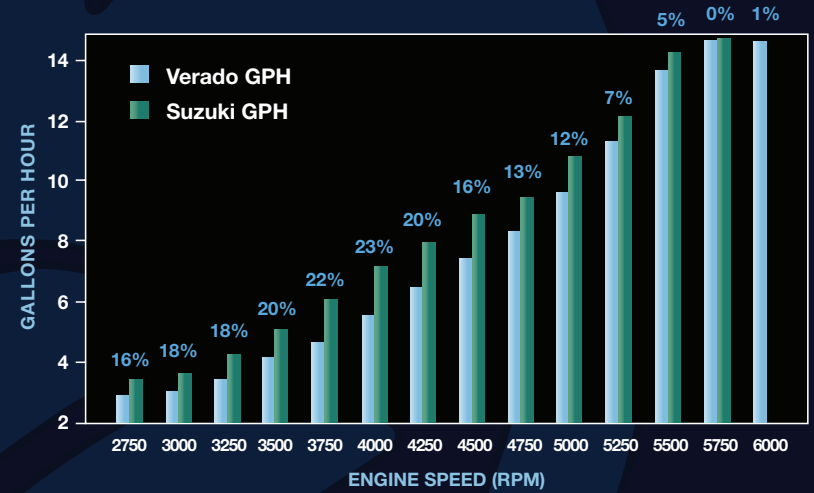

WORLD CLASS FUEL EFFICIENCY

Fuel Efficiency of 150 Verado vs. 150 Yamaha

Verado delivers up to 12% higher fuel efficiency than Yamaha!

Fuel Consumption of 150 Verado vs. 150 Yamaha

Verado consumes up to 20% less fuel through the power band than Yamaha!

WORLD CLASS FUEL EFFICIENCY

Fuel Efficiency of 150 Verado vs. 150 Suzuki

Verado delivers up to 26% higher fuel efficiency than Suzuki!

Fuel Consumption of 150 Verado vs. 150 Suzuki

Verado consumes up to 23% less fuel through the power band than Suzuki!

WORLD CLASS FUEL EFFICIENCY

Fuel Efficiency of 150 Verado vs. 150 E-TEC

Verado delivers up to 43% higher fuel efficiency than Evinrude E-TEC!

Fuel Consumption of 150 Verado vs. 150 E-TEC

Verado consumes up to 40% less fuel through the power band than Evinrude E-TEC!