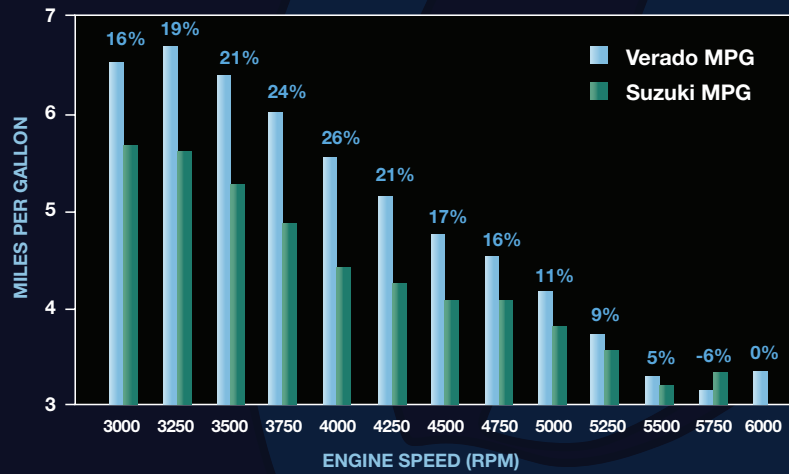

WORLD CLASS FUEL EFFICIENCY

Fuel Efficiency of 150 Verado vs. 150 Yamaha

Verado delivers up to 12% higher fuel efficiency than Yamaha!

Fuel Consumption of 150 Verado vs. 150 Yamaha

Verado consumes up to 20% less fuel through the power band than Yamaha!

WORLD CLASS FUEL EFFICIENCY

Fuel Efficiency of 150 Verado vs. 150 Suzuki

Verado delivers up to 26% higher fuel efficiency than Suzuki!

Fuel Consumption of 150 Verado vs. 150 Suzuki

Verado consumes up to 23% less fuel through the power band than Suzuki!

WORLD CLASS FUEL EFFICIENCY

Fuel Efficiency of 150 Verado vs. 150 E-TEC

Verado delivers up to 43% higher fuel efficiency than Evinrude E-TEC!

Fuel Consumption of 150 Verado vs. 150 E-TEC

Verado consumes up to 40% less fuel through the power band than Evinrude E-TEC!