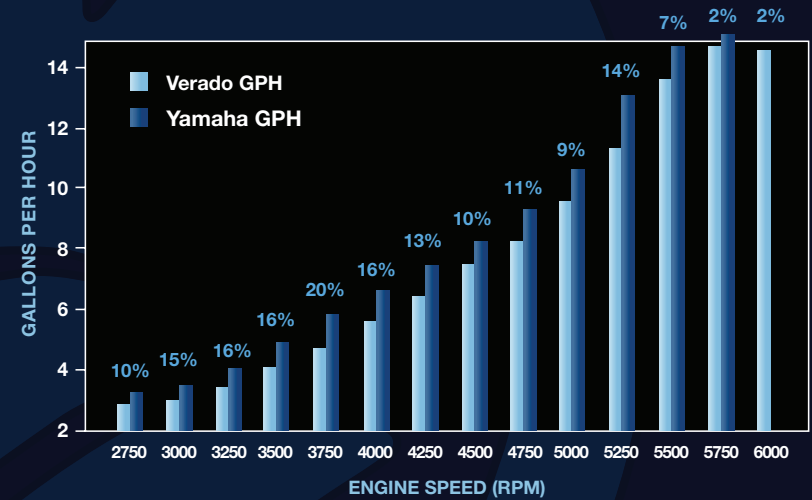

WORLD CLASS FUEL EFFICIENCY

Fuel Efficiency of 150 Verado vs. 150 Yamaha

Verado delivers up to 12% higher fuel efficiency than Yamaha!

Fuel Consumption of 150 Verado vs. 150 Yamaha

Verado consumes up to 20% less fuel through the power band than Yamaha!

WORLD CLASS FUEL EFFICIENCY

Fuel Efficiency of 150 Verado vs. 150 Suzuki

Verado delivers up to 26% higher fuel efficiency than Suzuki!

Fuel Consumption of 150 Verado vs. 150 Suzuki

Verado consumes up to 23% less fuel through the power band than Suzuki!

WORLD CLASS FUEL EFFICIENCY

Fuel Efficiency of 150 Verado vs. 150 E-TEC

Verado delivers up to 43% higher fuel efficiency than Evinrude E-TEC!

Fuel Consumption of 150 Verado vs. 150 E-TEC

Verado consumes up to 40% less fuel through the power band than Evinrude E-TEC!