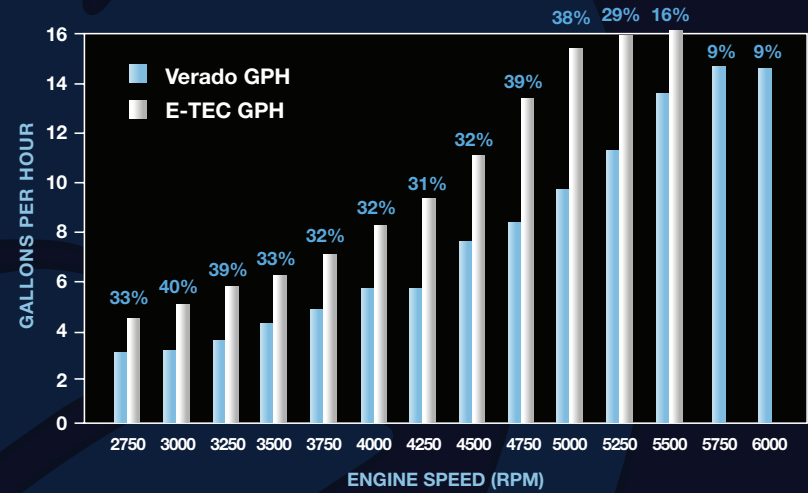

WORLD CLASS FUEL EFFICIENCY

Fuel Efficiency of 150 Verado vs. 150 Yamaha

Verado delivers up to 12% higher fuel efficiency than Yamaha!

Fuel Consumption of 150 Verado vs. 150 Yamaha

Verado consumes up to 20% less fuel through the power band than Yamaha!

WORLD CLASS FUEL EFFICIENCY

Fuel Efficiency of 150 Verado vs. 150 Suzuki

Verado delivers up to 26% higher fuel efficiency than Suzuki!

Fuel Consumption of 150 Verado vs. 150 Suzuki

Verado consumes up to 23% less fuel through the power band than Suzuki!

WORLD CLASS FUEL EFFICIENCY

Fuel Efficiency of 150 Verado vs. 150 E-TEC

Verado delivers up to 43% higher fuel efficiency than Evinrude E-TEC!

Fuel Consumption of 150 Verado vs. 150 E-TEC

Verado consumes up to 40% less fuel through the power band than Evinrude E-TEC!