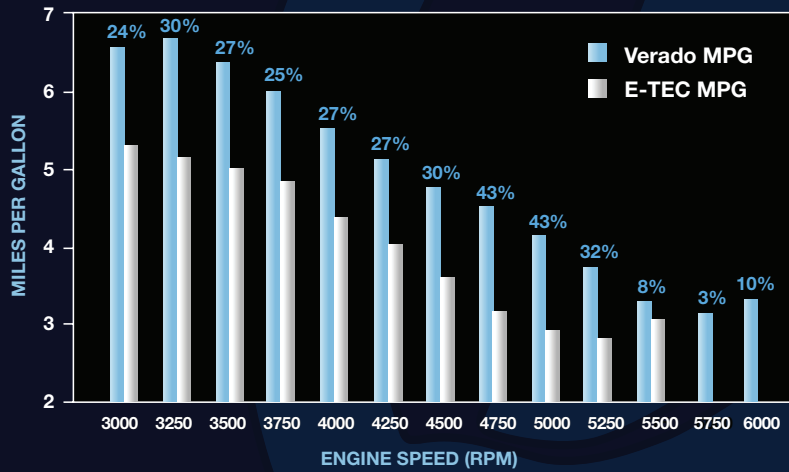

WORLD CLASS FUEL EFFICIENCY

Fuel Efficiency of 150 Verado vs. 150 Yamaha

Verado delivers up to 12% higher fuel efficiency than Yamaha!

Fuel Consumption of 150 Verado vs. 150 Yamaha

Verado consumes up to 20% less fuel through the power band than Yamaha!

WORLD CLASS FUEL EFFICIENCY

Fuel Efficiency of 150 Verado vs. 150 Suzuki

Verado delivers up to 26% higher fuel efficiency than Suzuki!

Fuel Consumption of 150 Verado vs. 150 Suzuki

Verado consumes up to 23% less fuel through the power band than Suzuki!

WORLD CLASS FUEL EFFICIENCY

Fuel Efficiency of 150 Verado vs. 150 E-TEC

Verado delivers up to 43% higher fuel efficiency than Evinrude E-TEC!

Fuel Consumption of 150 Verado vs. 150 E-TEC

Verado consumes up to 40% less fuel through the power band than Evinrude E-TEC!